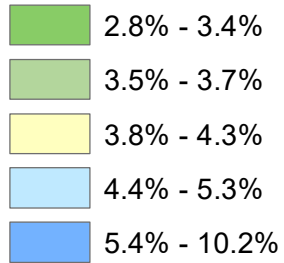

May 2021 Preliminary Unemployment Rates* by County

Local Area Unemployment Statistics

Date Produced: June 23, 2021

*Unemployment rates are not seasonally adjusted

Kentucky: 3.9%
United States: 5.5%

NOTE: Kentucky's seasonally adjusted preliminary May 2021 unemployment rate was 4.5%.