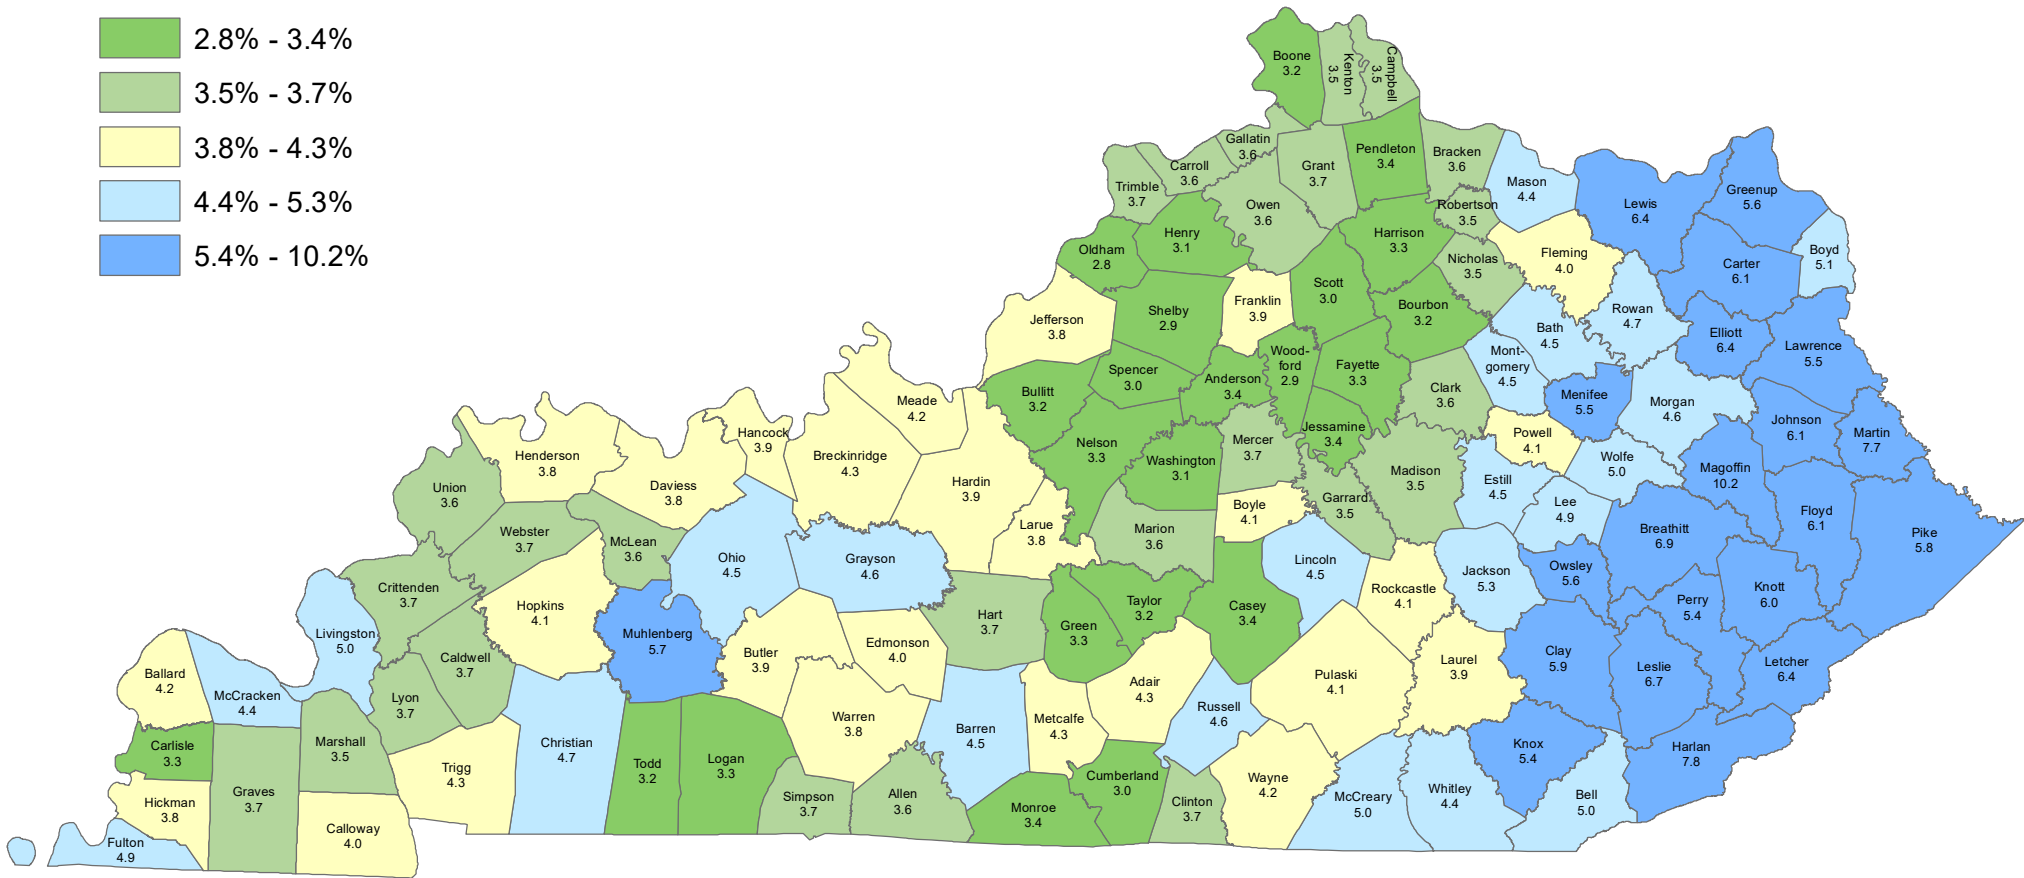

May 2021 Preliminary Unemployment Rates* by County

Local Area Unemployment Statistics

Date Produced: June 23, 2021

*Unemployment rates are not seasonally adjusted

Kentucky: 3.9%
United States: 5.5%

NOTE: Kentucky's seasonally adjusted preliminary May 2021 unemployment rate was 4.5%.