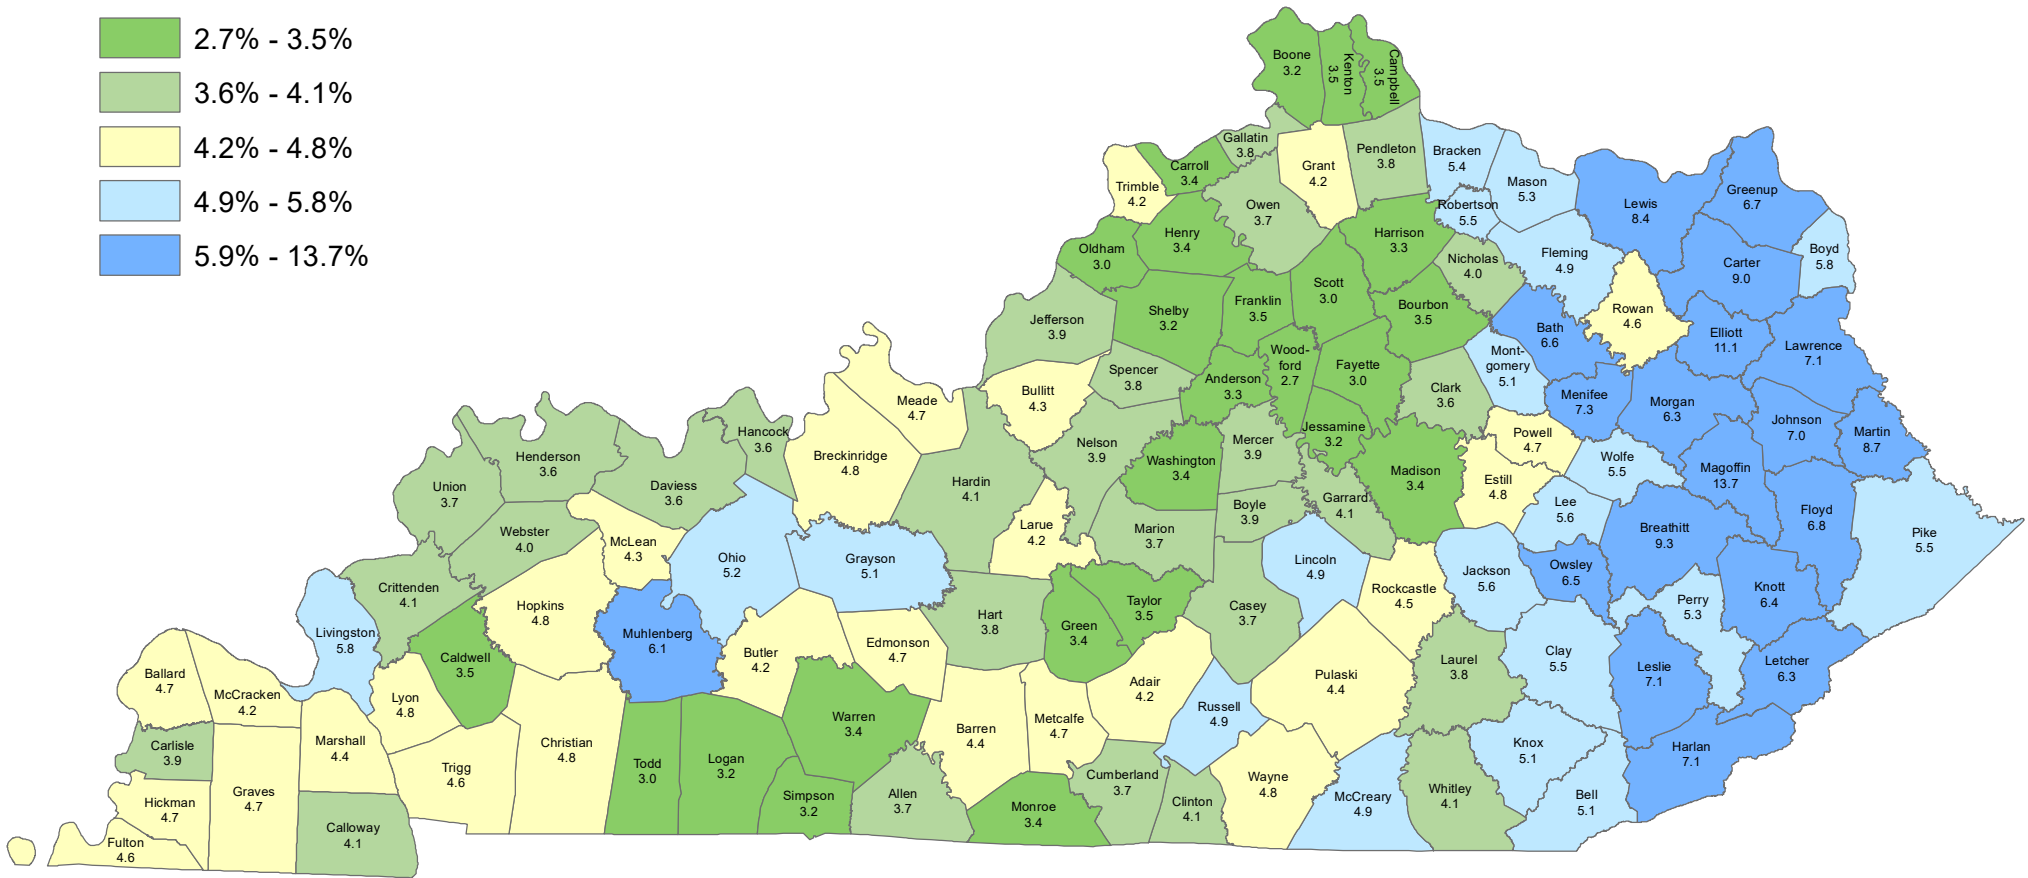

# February 2022 Preliminary Unemployment Rates\* by County Local Area Unemployment Statistics

Date Produced: March 30, 2022

\*Unemployment rates are not seasonally adjusted

Kentucky: 4.0%  
United States: 4.1%

NOTE: Kentucky's seasonally adjusted preliminary February 2022 unemployment rate was 4.4%.

Source: Workforce Intelligence Branch, Kentucky Center for Statistics, Kentucky Education and Workforce Development Cabinet