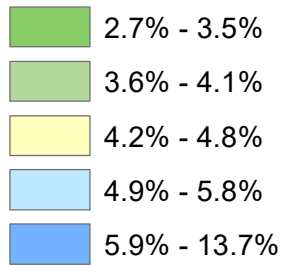

# February 2022 Preliminary Unemployment Rates\* by County Local Area Unemployment Statistics

Date Produced: March 30, 2022

\*Unemployment rates are not seasonally adjusted

Kentucky: 4.0%  
United States: 4.1%