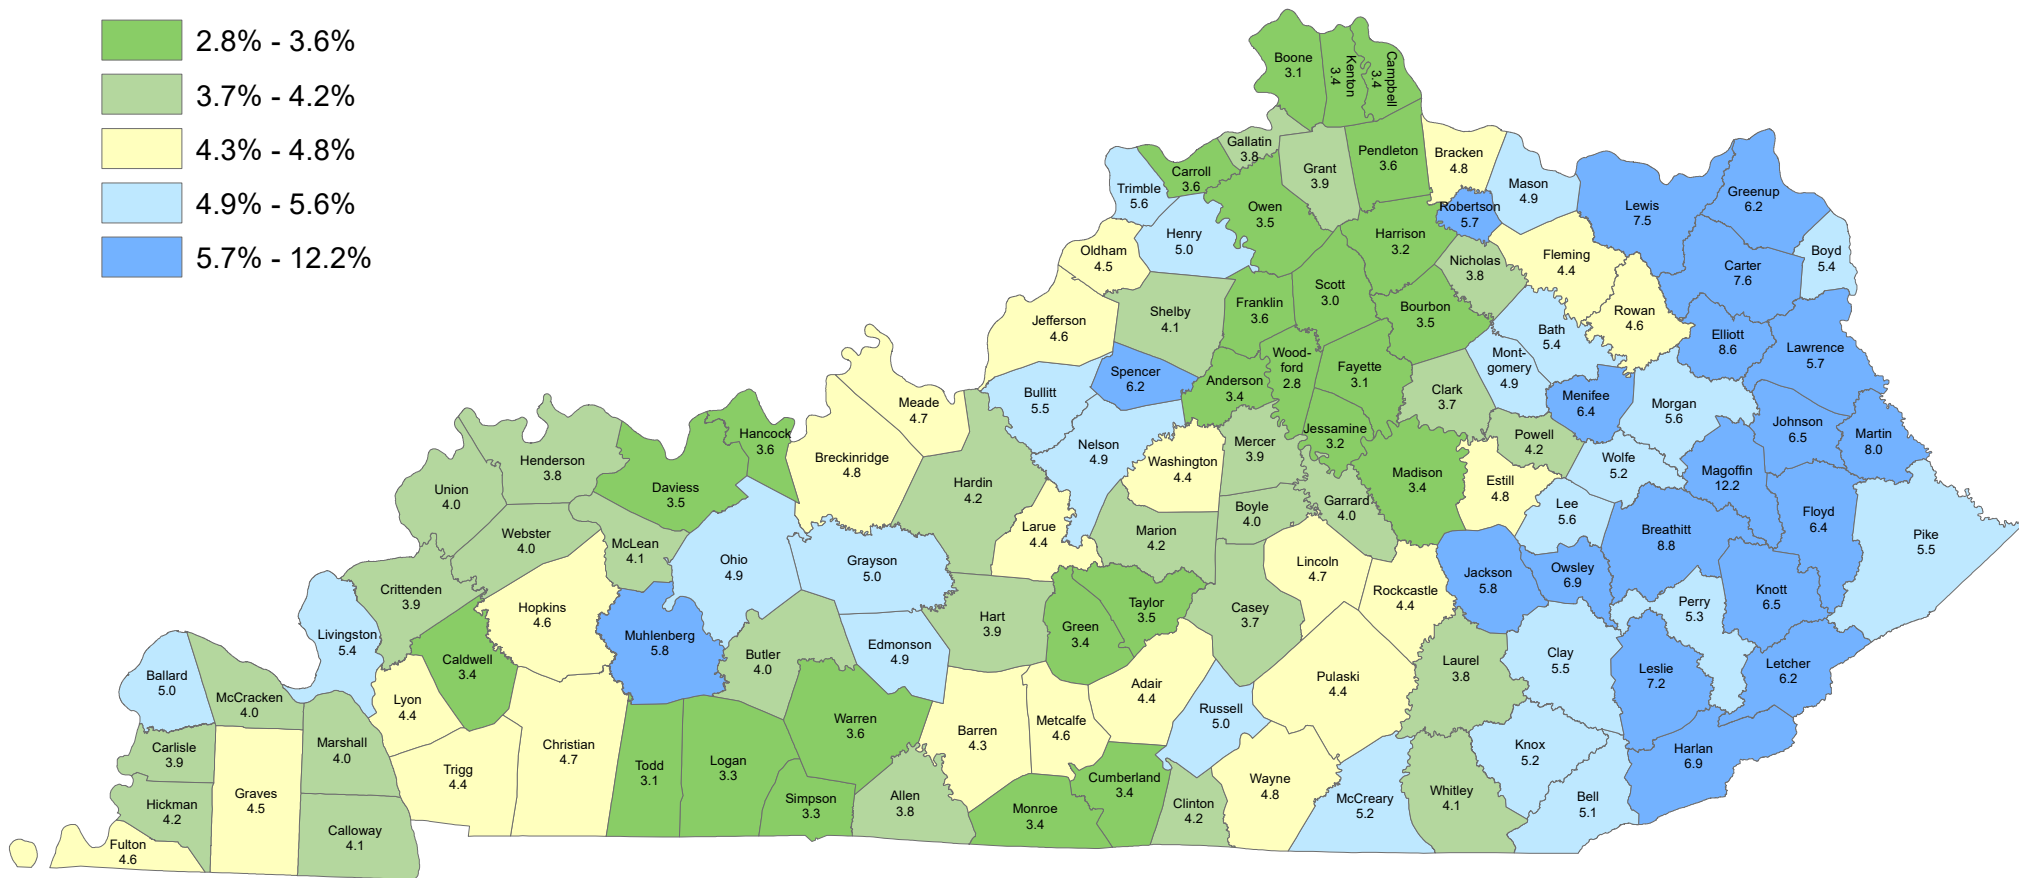

# March 2022 Preliminary Unemployment Rates\* by County

## Local Area Unemployment Statistics

Date Produced: April 20, 2022

\*Unemployment rates are not seasonally adjusted

Kentucky: 4.2%  
 United States: 3.8%

NOTE: Kentucky's seasonally adjusted preliminary March 2022 unemployment rate was 4.0%.