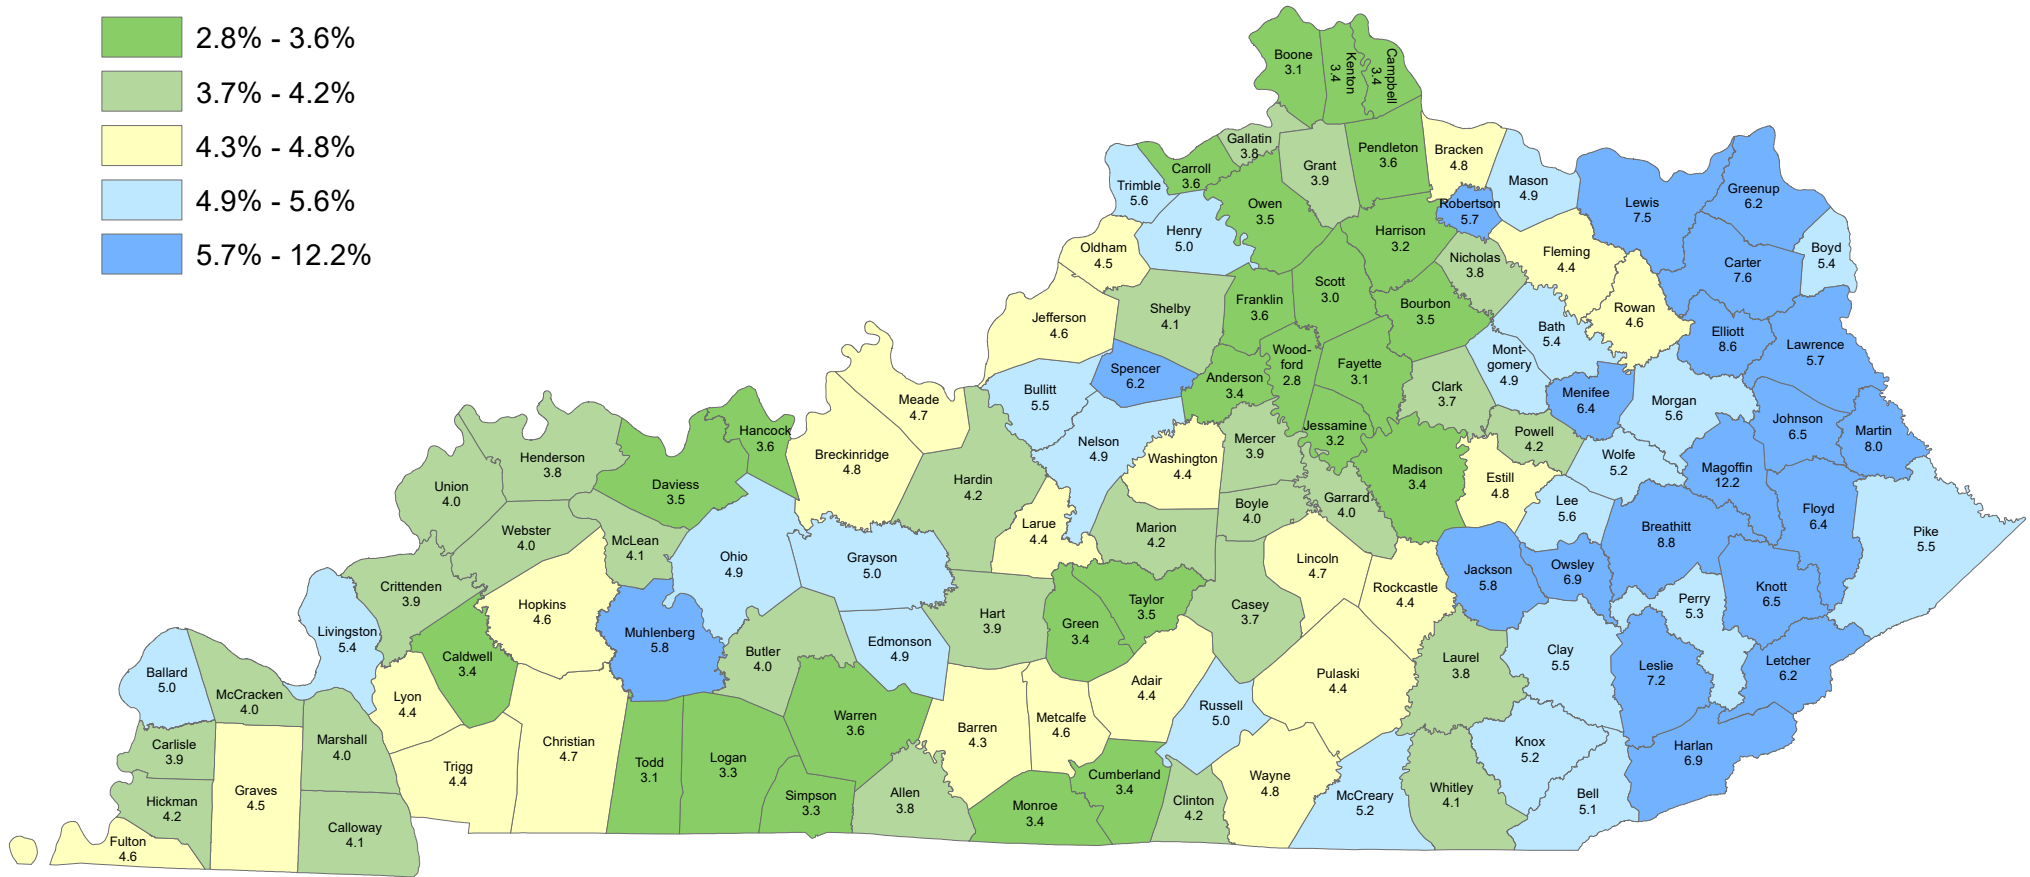

March 2022 Preliminary Unemployment Rates* by County

Local Area Unemployment Statistics

Date Produced: April 20, 2022

*Unemployment rates are not seasonally adjusted

Kentucky: 4.2%
United States: 3.8%

NOTE: Kentucky's seasonally adjusted preliminary March 2022 unemployment rate was 4.0%.