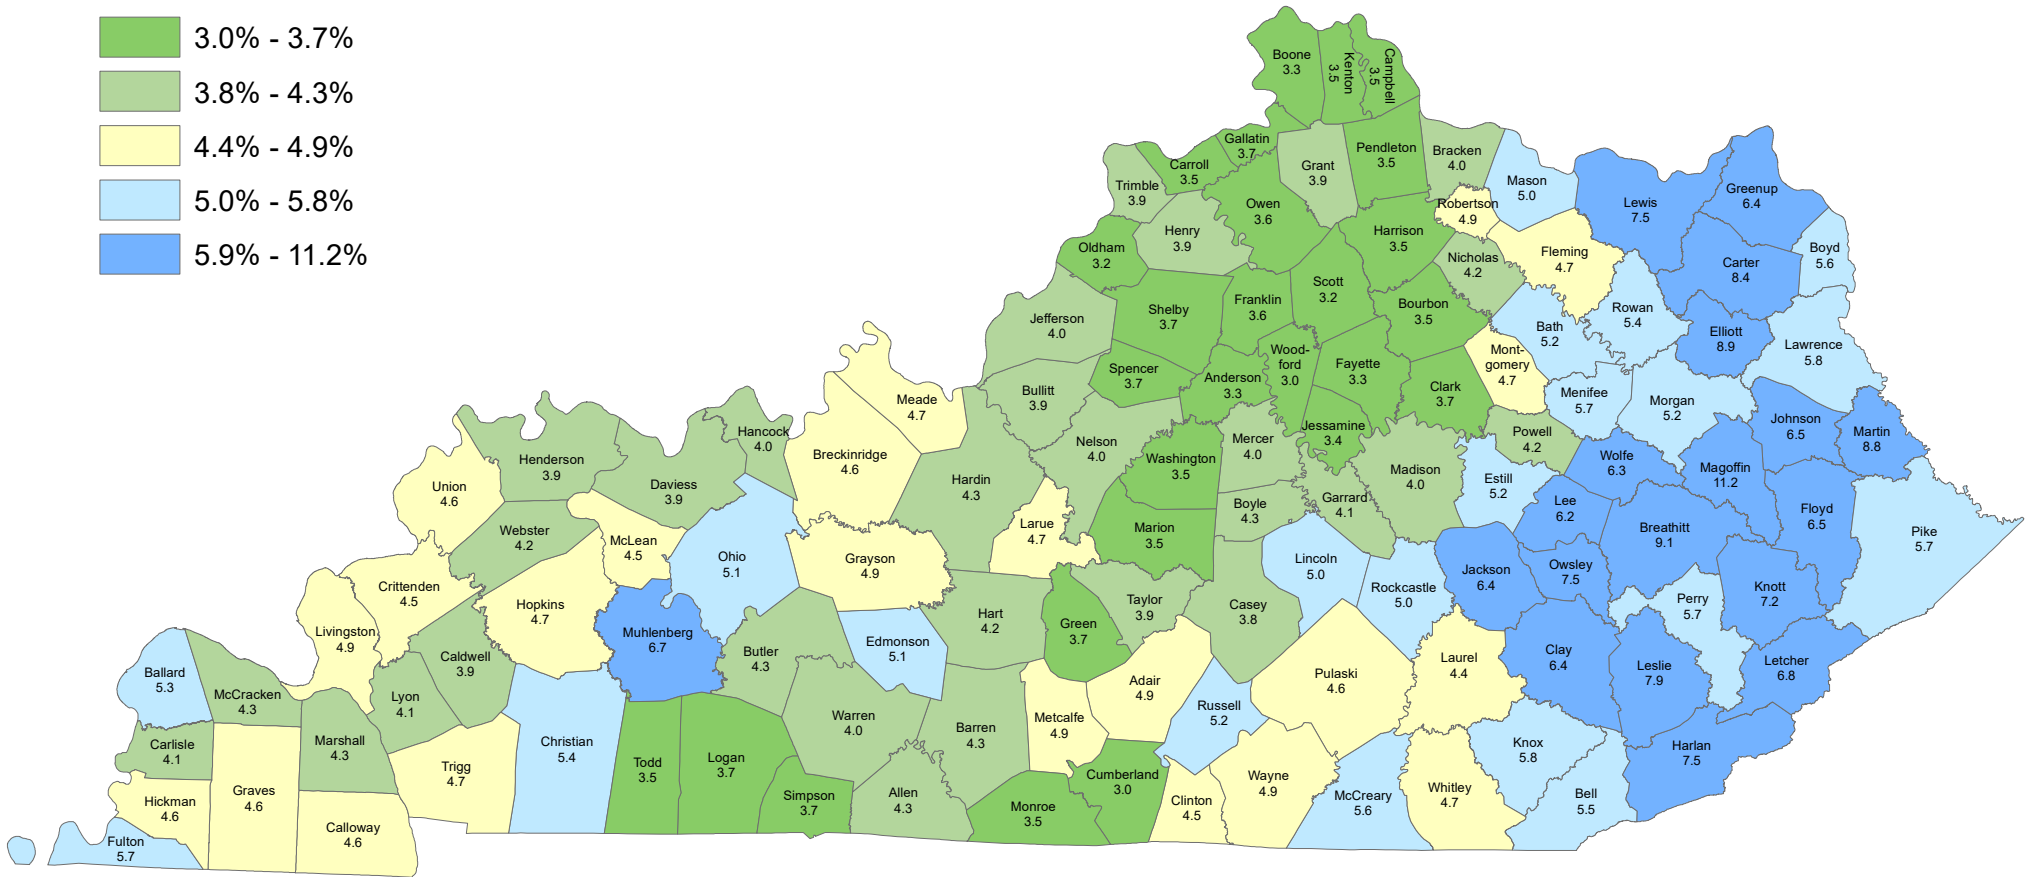

July 2022 Preliminary Unemployment Rates* by County Local Area Unemployment Statistics

Date Produced: August 24, 2022

*Unemployment rates are not seasonally adjusted

Kentucky: 4.2%
United States: 3.8%

NOTE: Kentucky's seasonally adjusted preliminary July 2022 unemployment rate was 3.7%.