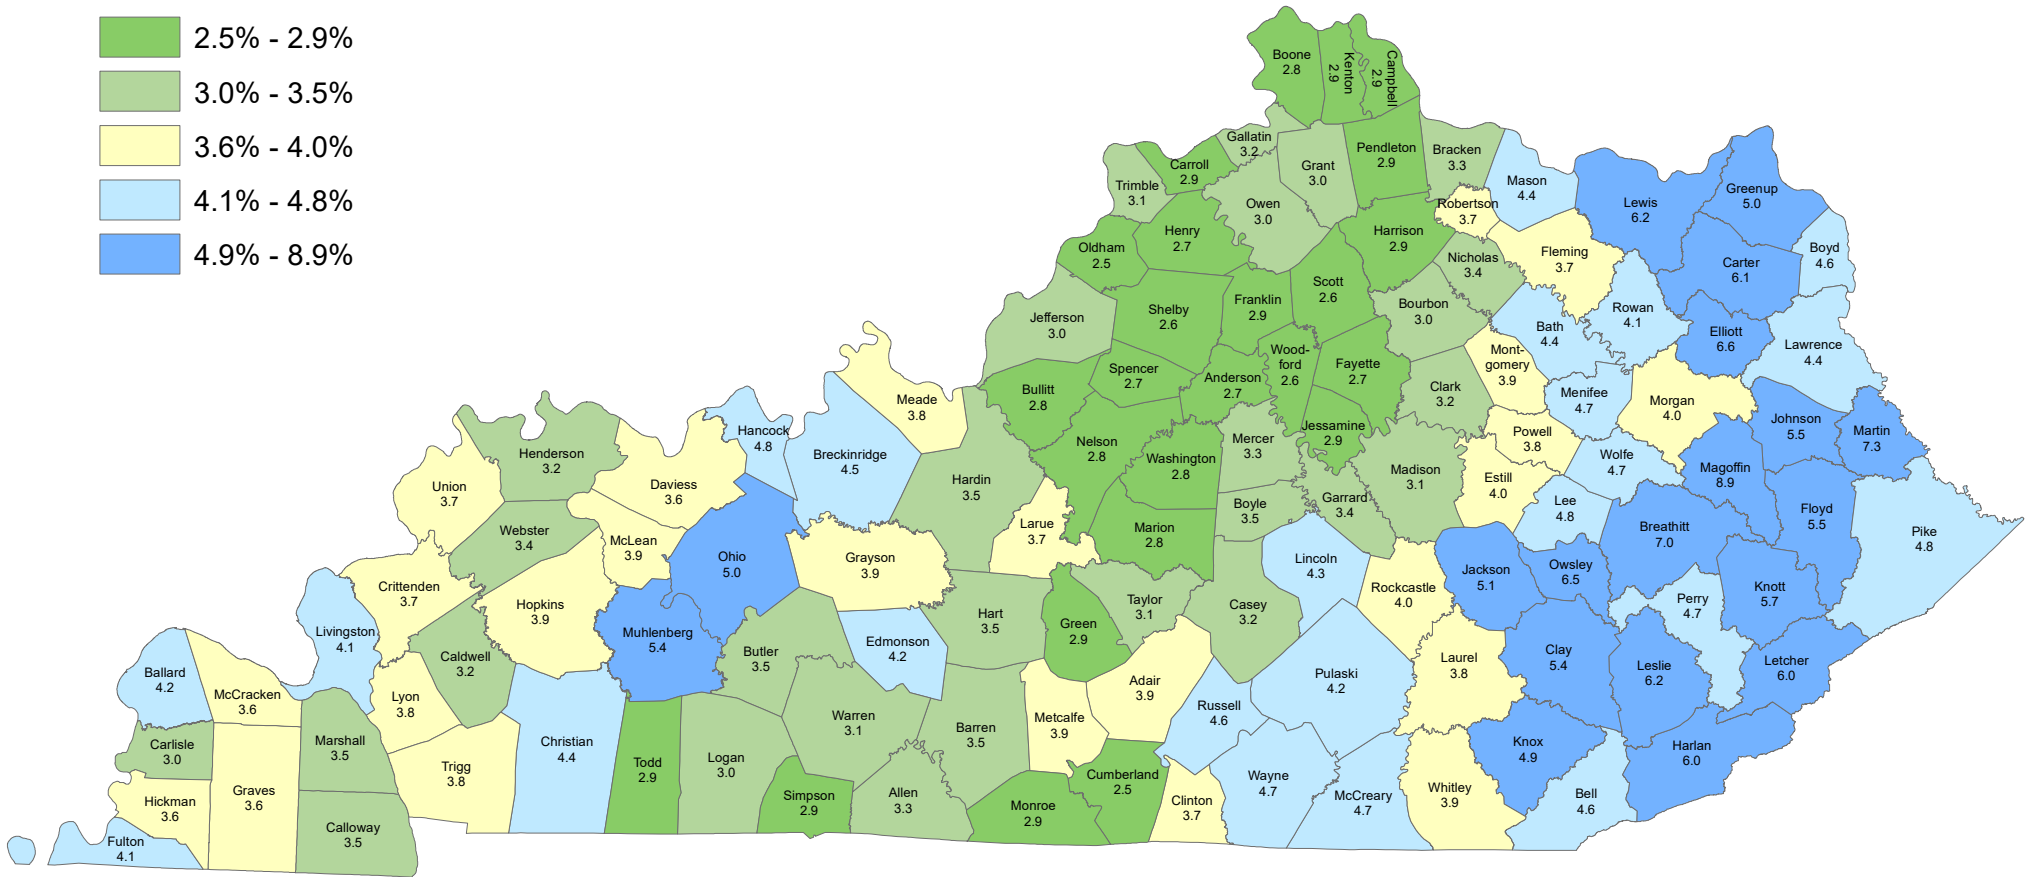

September 2022 Preliminary Unemployment Rates* by County Local Area Unemployment Statistics

Date Produced: October 26, 2022

*Unemployment rates are not seasonally adjusted

Kentucky: 3.3%
United States: 3.3%

NOTE: Kentucky's seasonally adjusted preliminary September 2022 unemployment rate was 3.8%.

Source: Workforce Intelligence Branch, Kentucky Center for Statistics, Kentucky Education and Workforce Development Cabinet