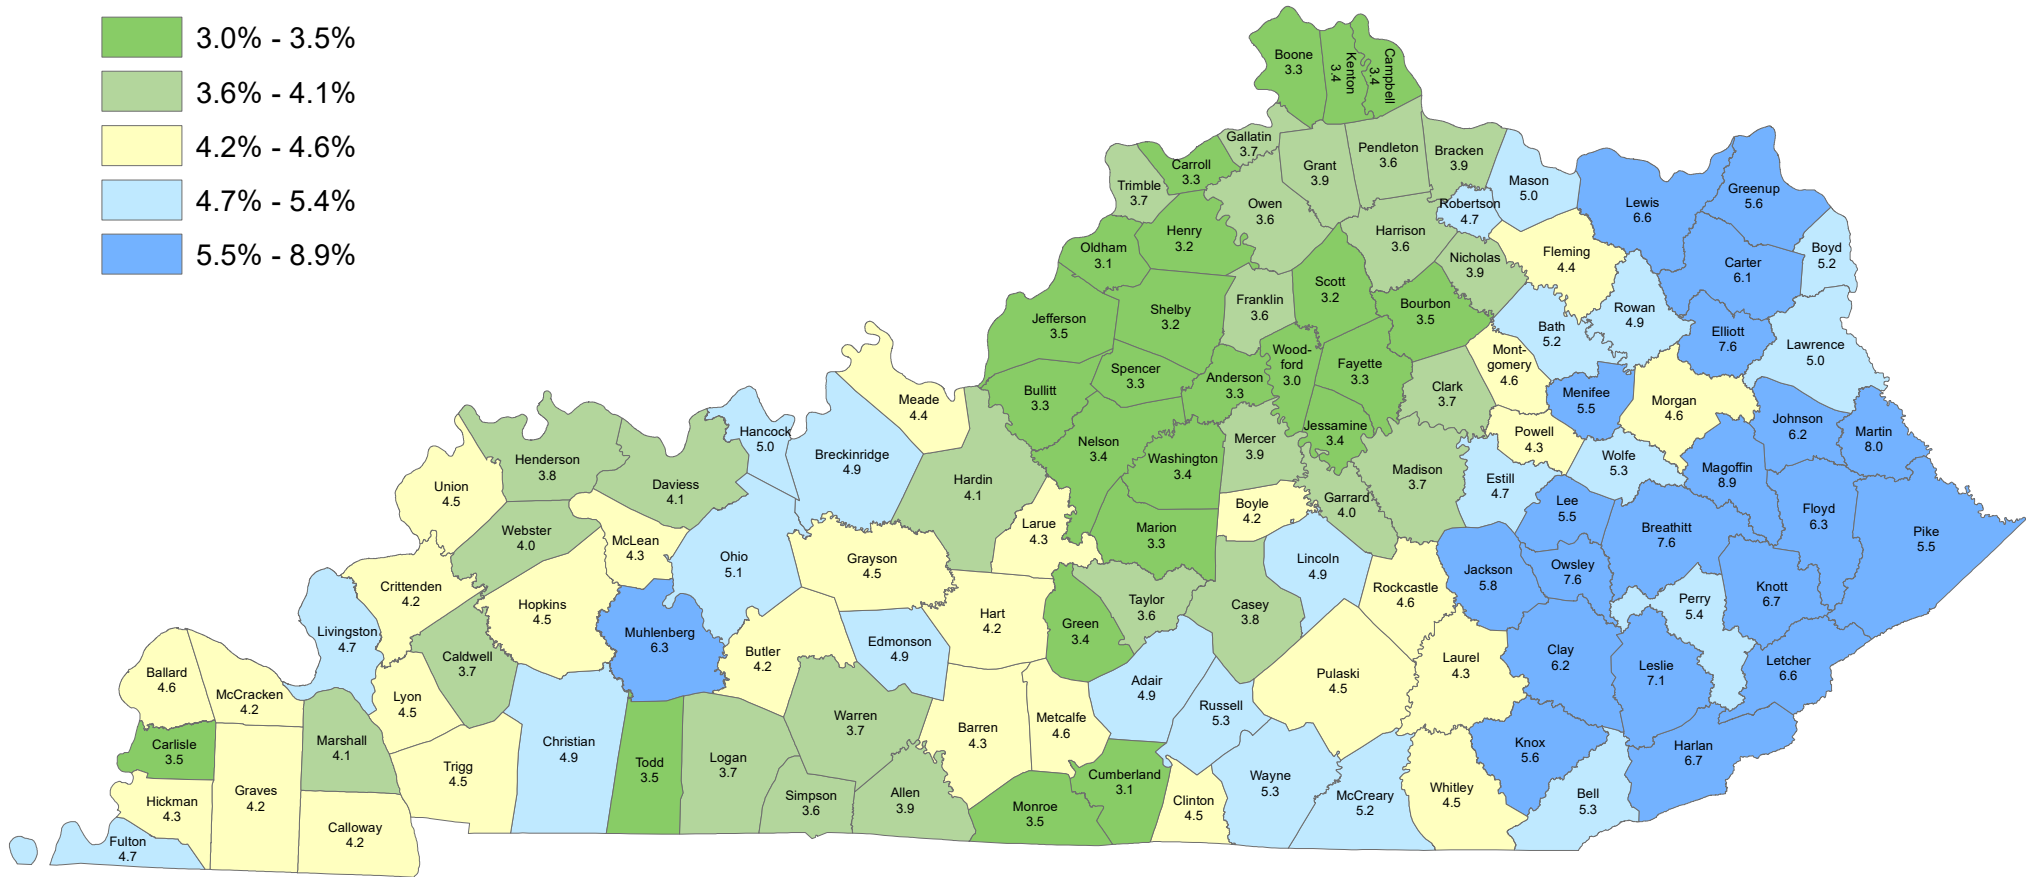

October 2022 Preliminary Unemployment Rates* by County Local Area Unemployment Statistics

Date Produced: November 30, 2022

*Unemployment rates are not seasonally adjusted

Kentucky: 3.9%
United States: 3.4%

NOTE: Kentucky's seasonally adjusted preliminary October 2022 unemployment rate was 3.9%.

Source: Workforce Intelligence Branch, Kentucky Center for Statistics, Kentucky Education and Workforce Development Cabinet