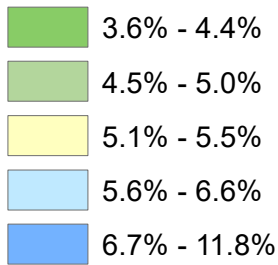

# November 2024 Preliminary Unemployment Rates\* by County Local Area Unemployment Statistics

Date Produced: January 7, 2025

\*Unemployment rates are not seasonally adjusted

**Kentucky: 4.8%**  
**United States: 4.0%**