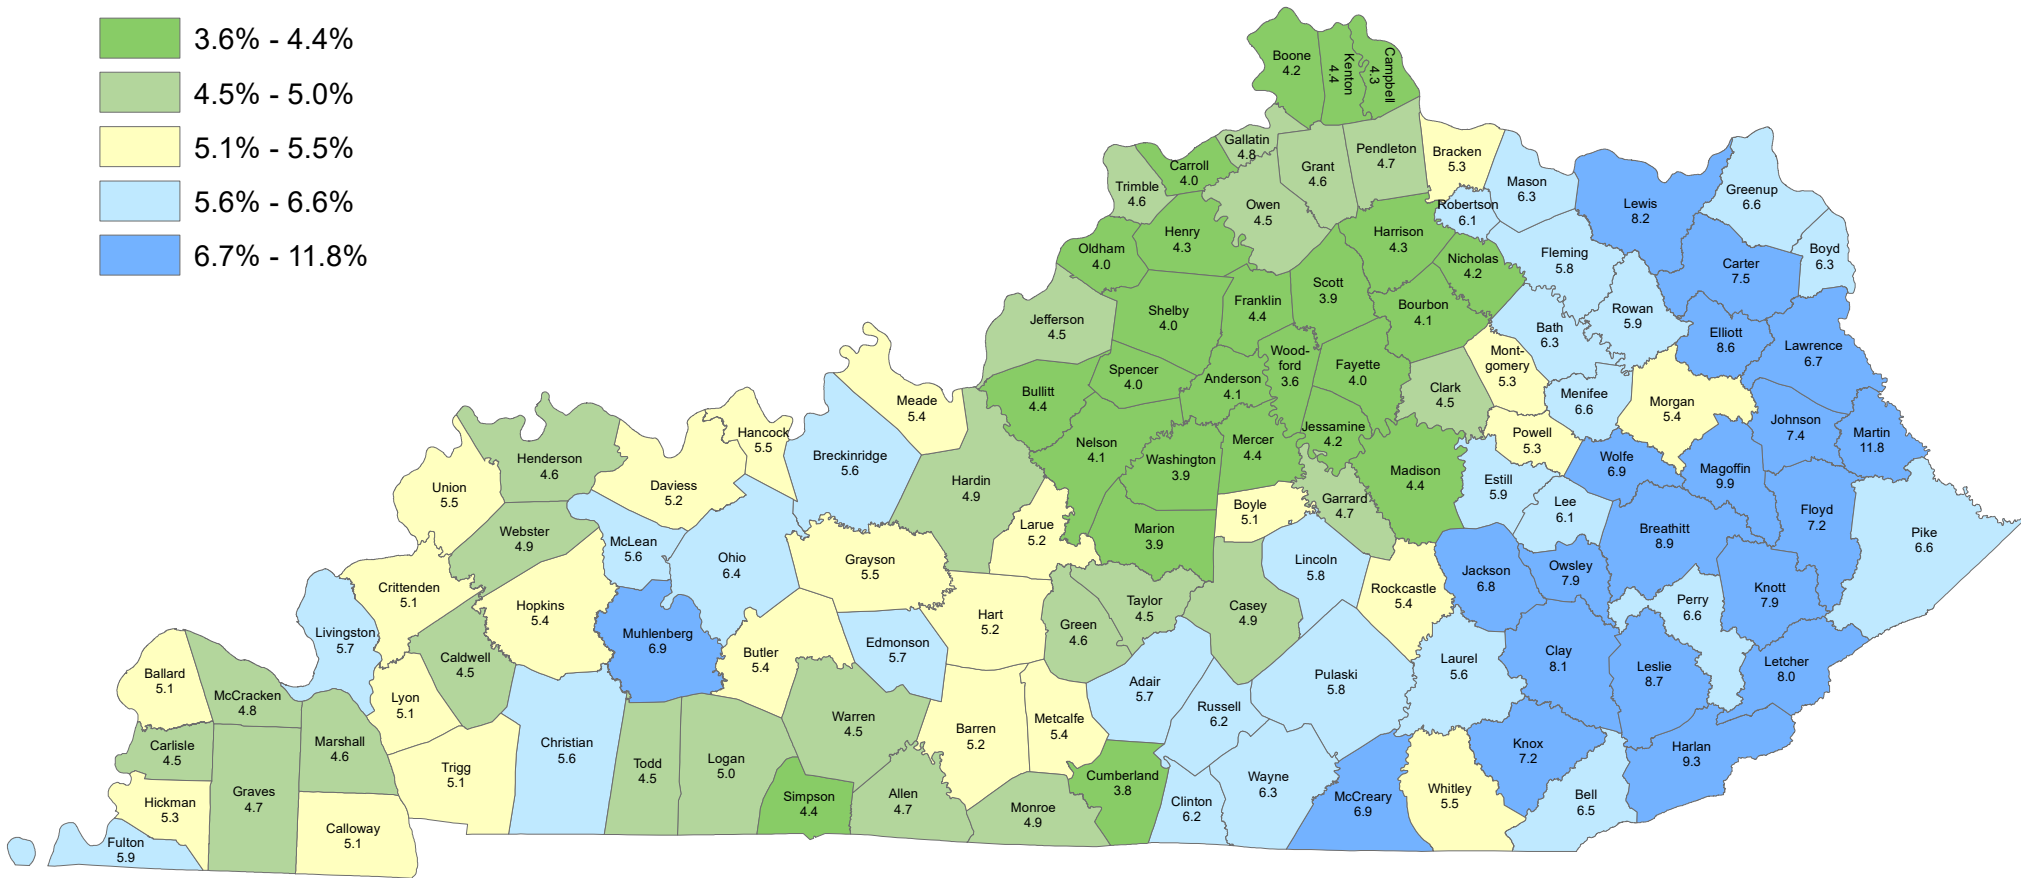

# November 2024 Preliminary Unemployment Rates\* by County Local Area Unemployment Statistics

Date Produced: January 7, 2025

\*Unemployment rates are not seasonally adjusted

**Kentucky: 4.8%**  
**United States: 4.0%**

NOTE: Kentucky's seasonally adjusted preliminary November 2024 unemployment rate was 5.1%.

Source: Workforce Intelligence Branch, Kentucky Center for Statistics, Kentucky Education and Labor Cabinet

Kentucky Center for Statistics