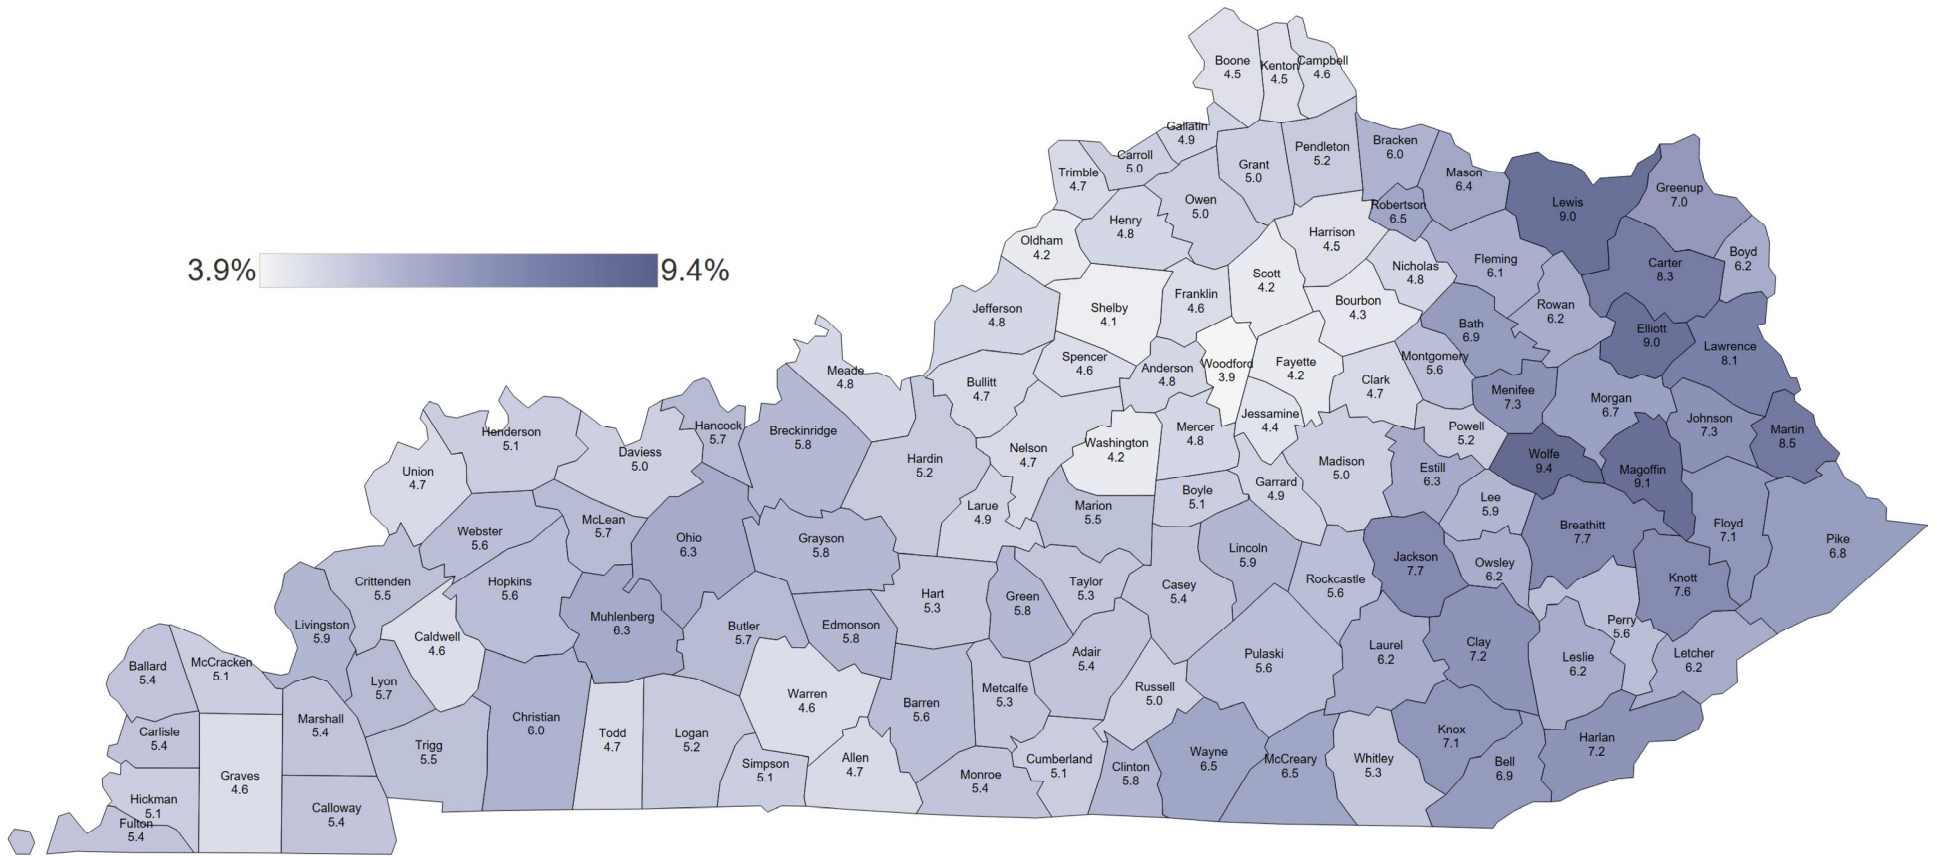

Annual 2024 Unemployment Rates* by County

Local Area Unemployment Statistics

Date Produced: April 18, 2025

*Unemployment rates are not seasonally adjusted

Kentucky: 5.1%
United States: 4.0%

Source: Workforce Intelligence Branch, Kentucky Center for Statistics, Kentucky Education and Labor Cabinet

Kentucky Center for Statistics

kystats.ky.gov