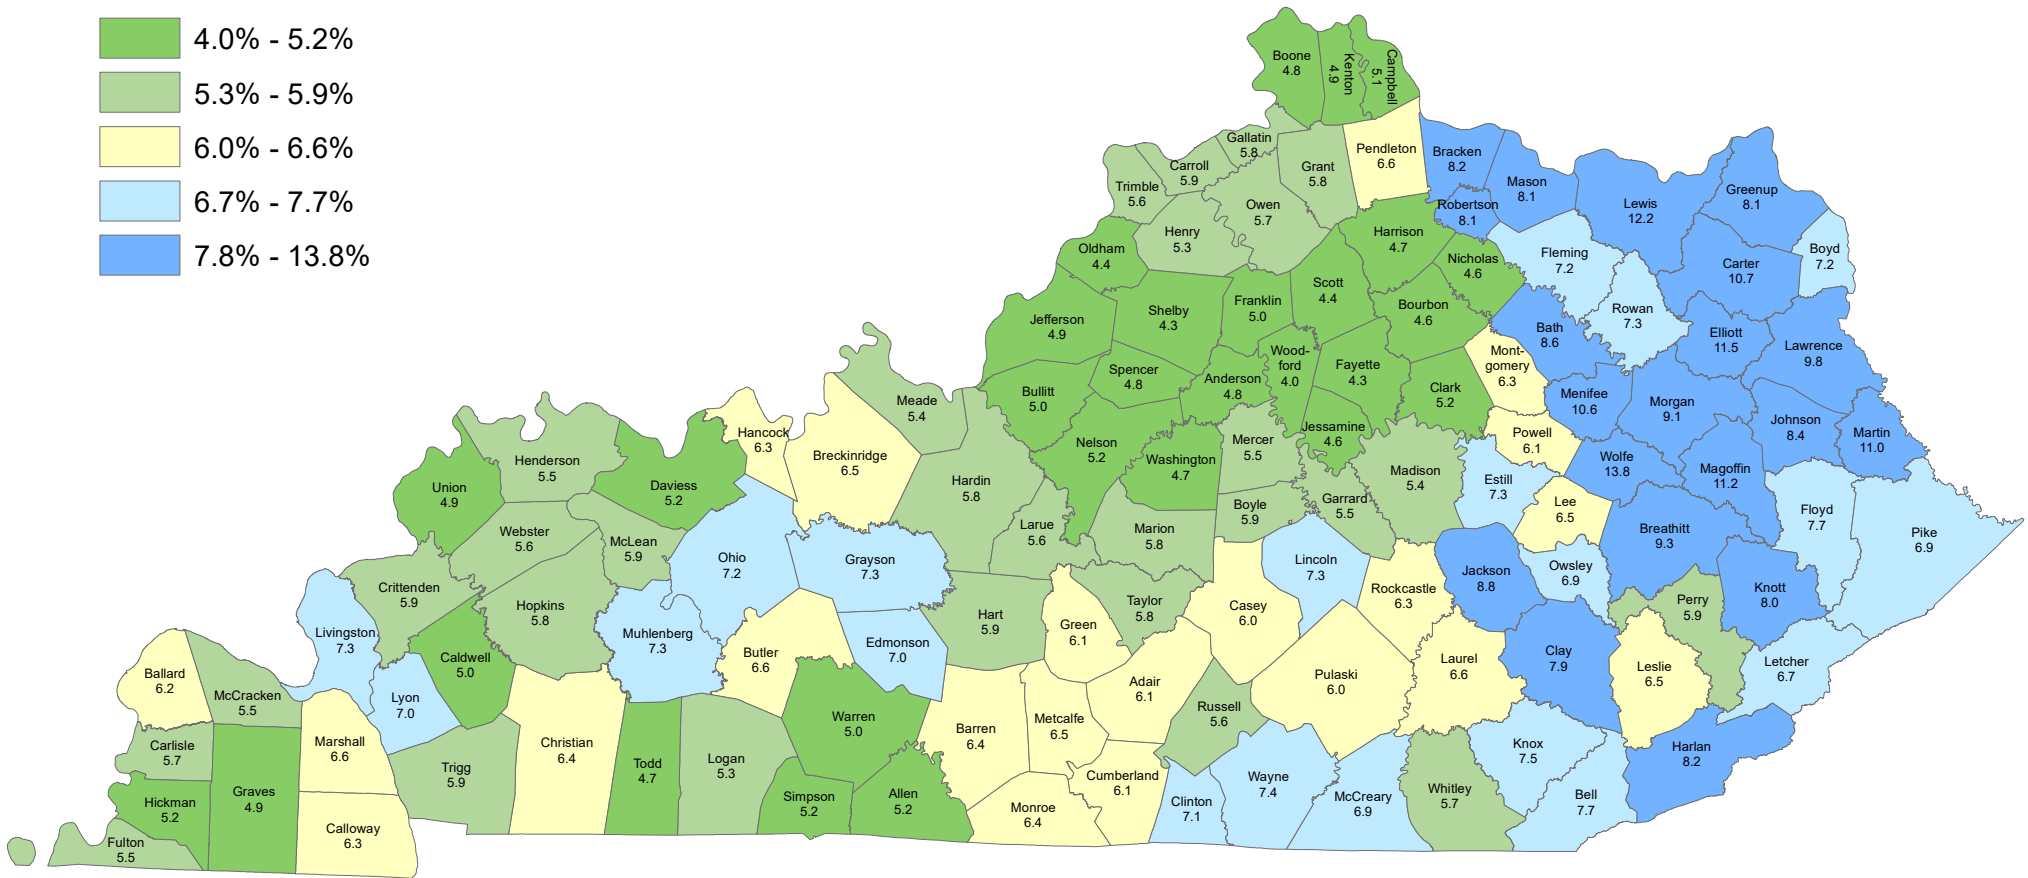

January 2025 Preliminary Unemployment Rates* by County

Local Area Unemployment Statistics

Date Produced: March 19, 2025

*Unemployment rates are not seasonally adjusted

Kentucky: 5.5%
United States: 4.4%

NOTE: Kentucky's seasonally adjusted preliminary January 2025 unemployment rate was 5.3%.