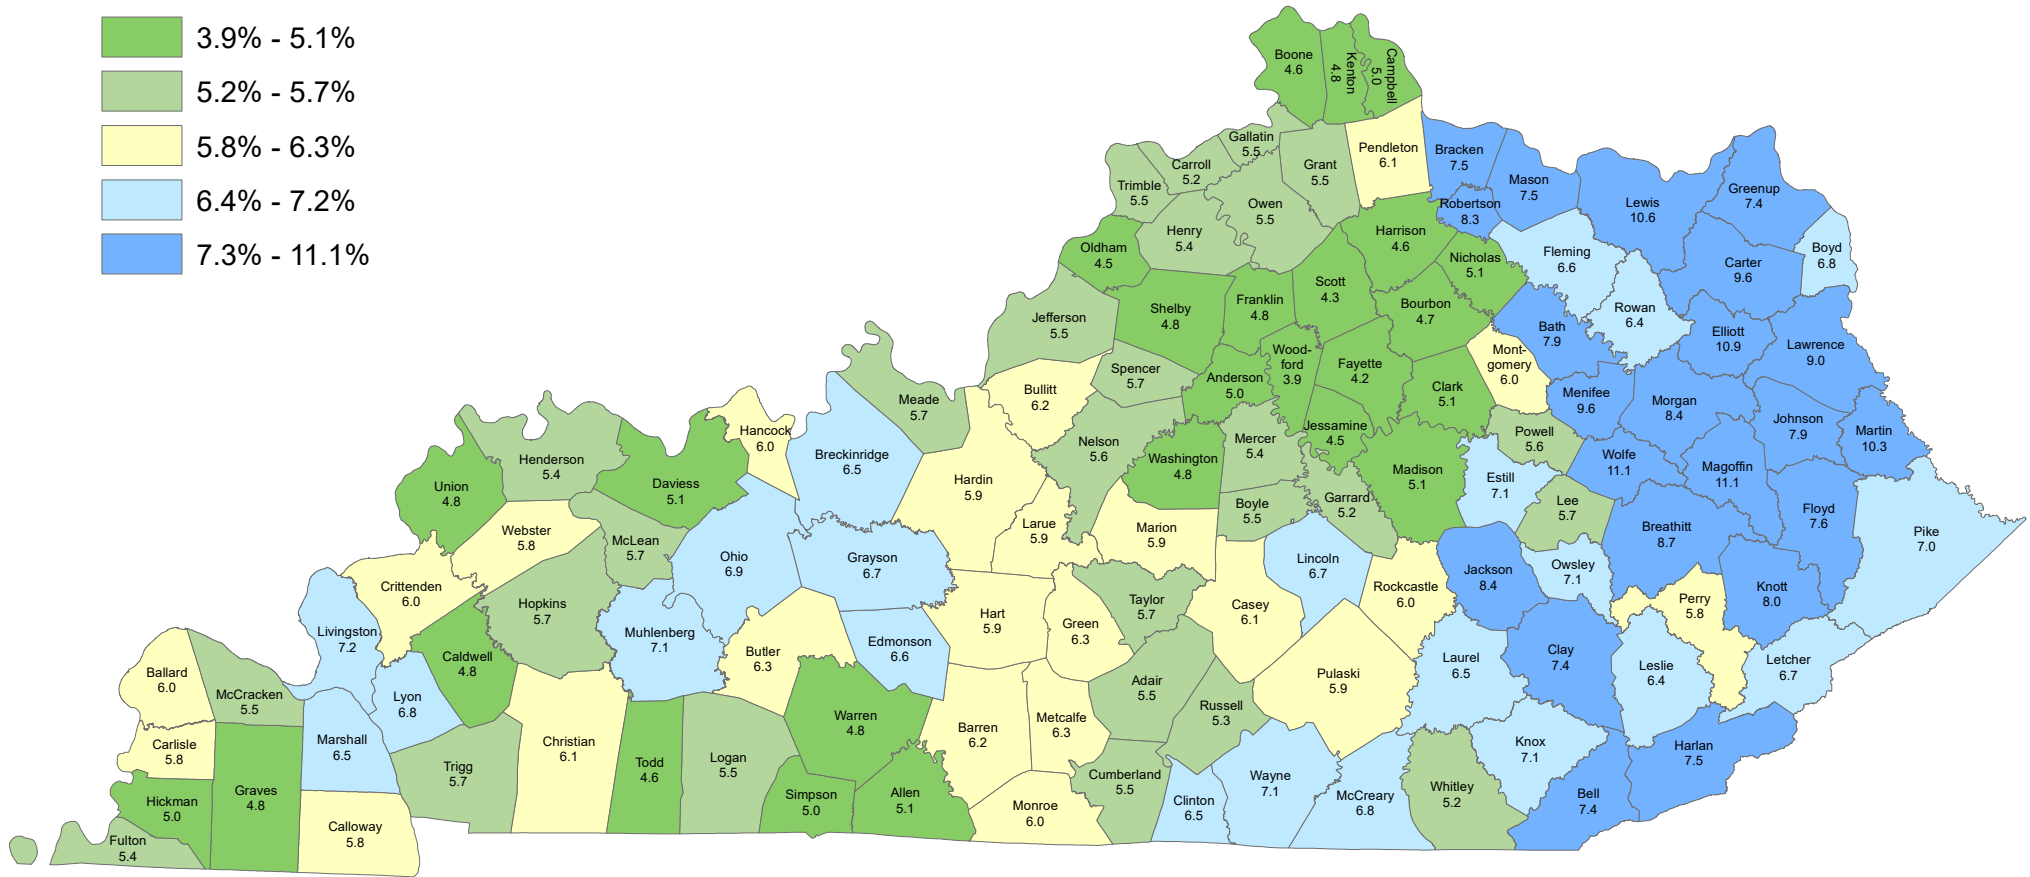

February 2025 Preliminary Unemployment Rates* by County Local Area Unemployment Statistics

Date Produced: April 2, 2025

*Unemployment rates are not seasonally adjusted

Kentucky: 5.5%
United States: 4.5%

NOTE: Kentucky's seasonally adjusted preliminary February 2025 unemployment rate was 5.3%.