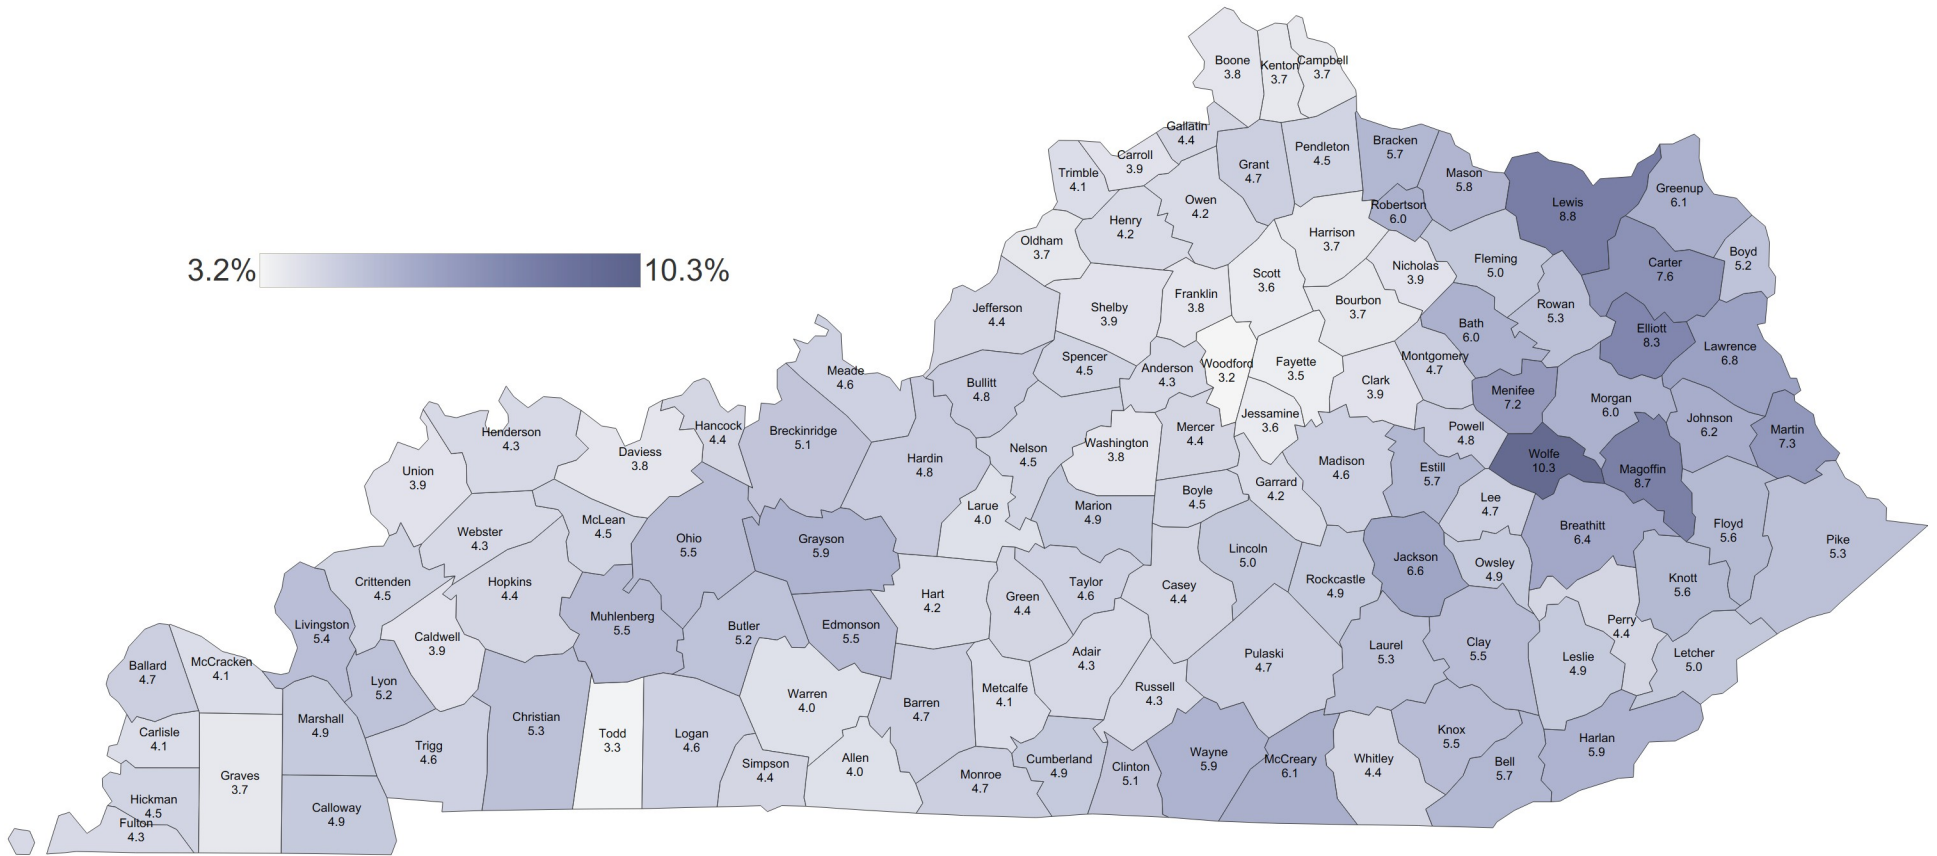

January 2026 Preliminary Unemployment Rates* by County

Local Area Unemployment Statistics

Date Produced: April 14, 2026

*Unemployment rates are not seasonally adjusted

Kentucky: 4.4%
United States: 4.7%

NOTE: Kentucky's seasonally adjusted preliminary January 2026 unemployment rate was 4.3%.